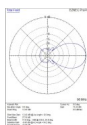

A Broadband OP-DES Yagi for 88 - 108MHz - 20 element

Description

A Super Wide Band Broadcast (88-108MHz) OP-DES Yagi - What's your size?

Tell us how long you want your antenna to be and we will build it for you. Designs up to 40 elements awaiting a customer! Email us for details