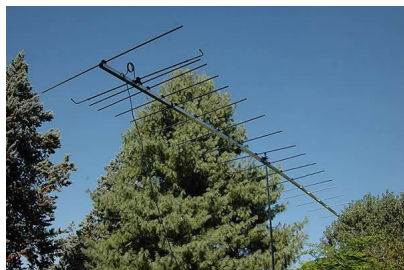

A Broadband OP-DES Yagi for 88 - 108MHz - 20 element

Description

A Super Wide Band Broadcast (88-108MHz) OP-DES Yagi - What's your size?

Tell us how long you want your antenna to be and we will build it for you. Designs up to 40 elements awaiting a customer! Email us for details

This email address is being protected from spambots. You need JavaScript enabled to view it.

A 18el 88-108 OP-DES pictured